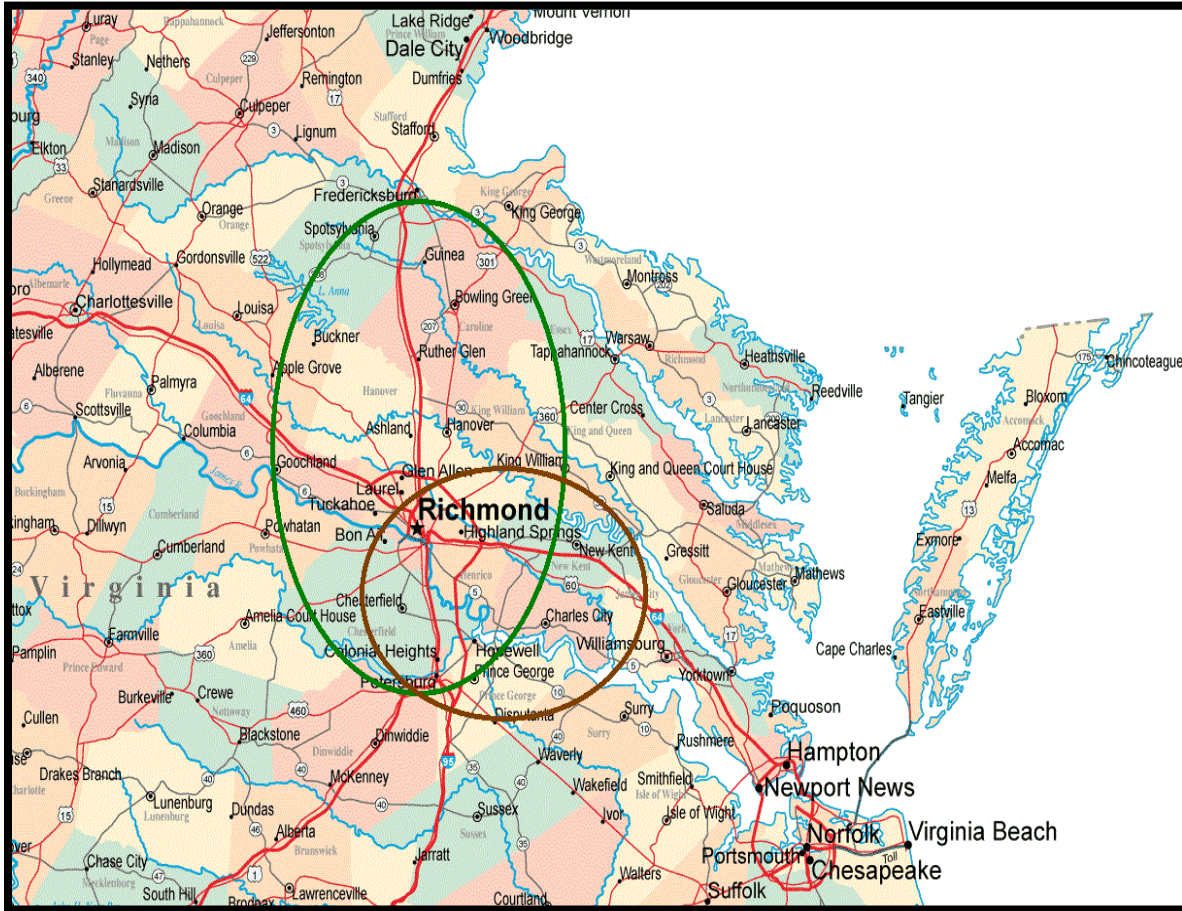

Hispanic Traffic Report Coverage Map – Richmond, VA

Traffic Report Coverage on WVNZ 1320 AM
Traffic Report Coverage on WTOX 1480 AM

Capitol Radio Traffic Systems
801 Northpoint Parkway
West Palm Beach, FL 33407
561-515-4375
561-337-4823 Fax
info@capitol-radio.com