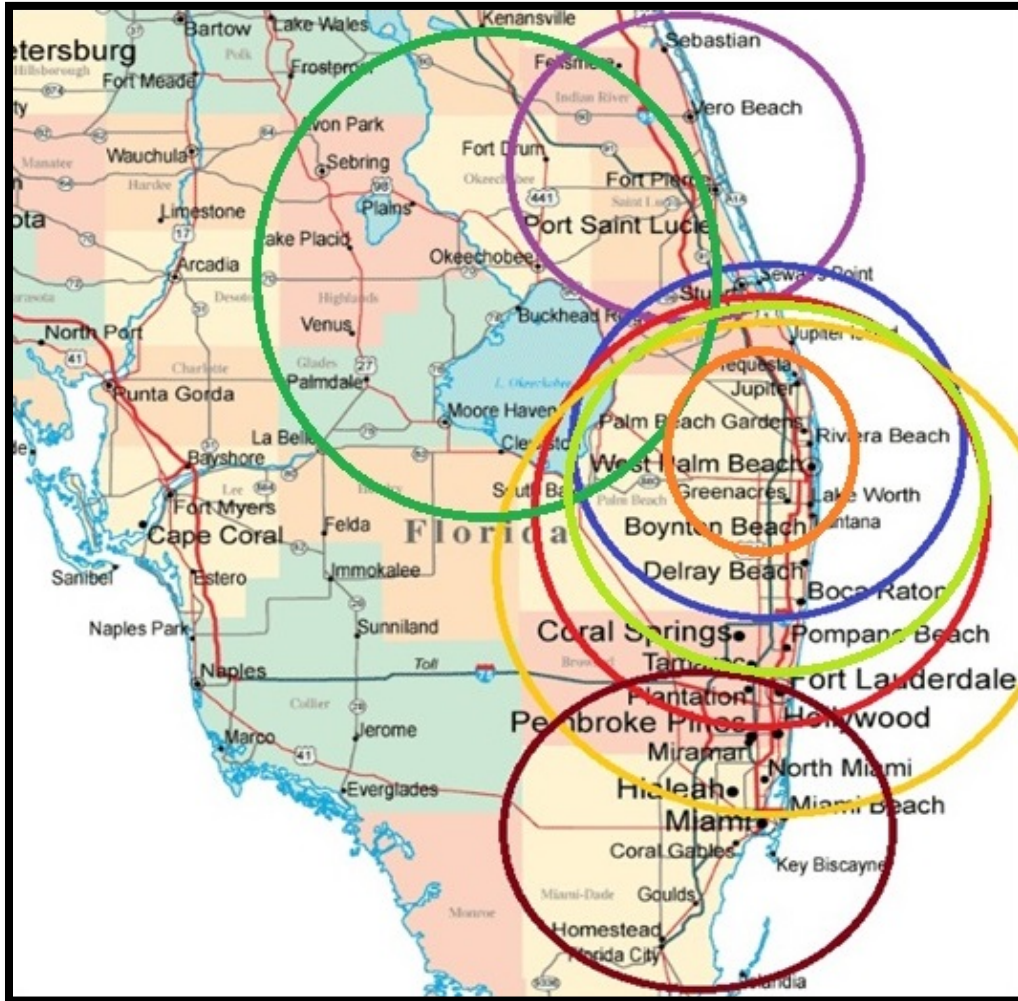

Hispanic Traffic Report Coverage Map – South Florida and Treasure Coast

- Traffic Report Coverage on WPSP 1190 AM
- Traffic Report Coverage on WJNX 1330 AM
- Traffic Report Coverage on WDJR 1420 AM
- Traffic Report Coverage on WLVI 1040 AM
- Traffic Report Coverage on WURN 1020 AM
- Traffic Report Coverage on WWRF 1380 AM
- Traffic Report Coverage on WWRF 96.9 FM
- Traffic Report Coverage on WAFC 106.1 FM

Capitol Radio
801 Northpoint Parkway, Suite 78
West Palm Beach, FL 33407
561-515-4375
561-337-4823 Fax
info@capitol-radio.com