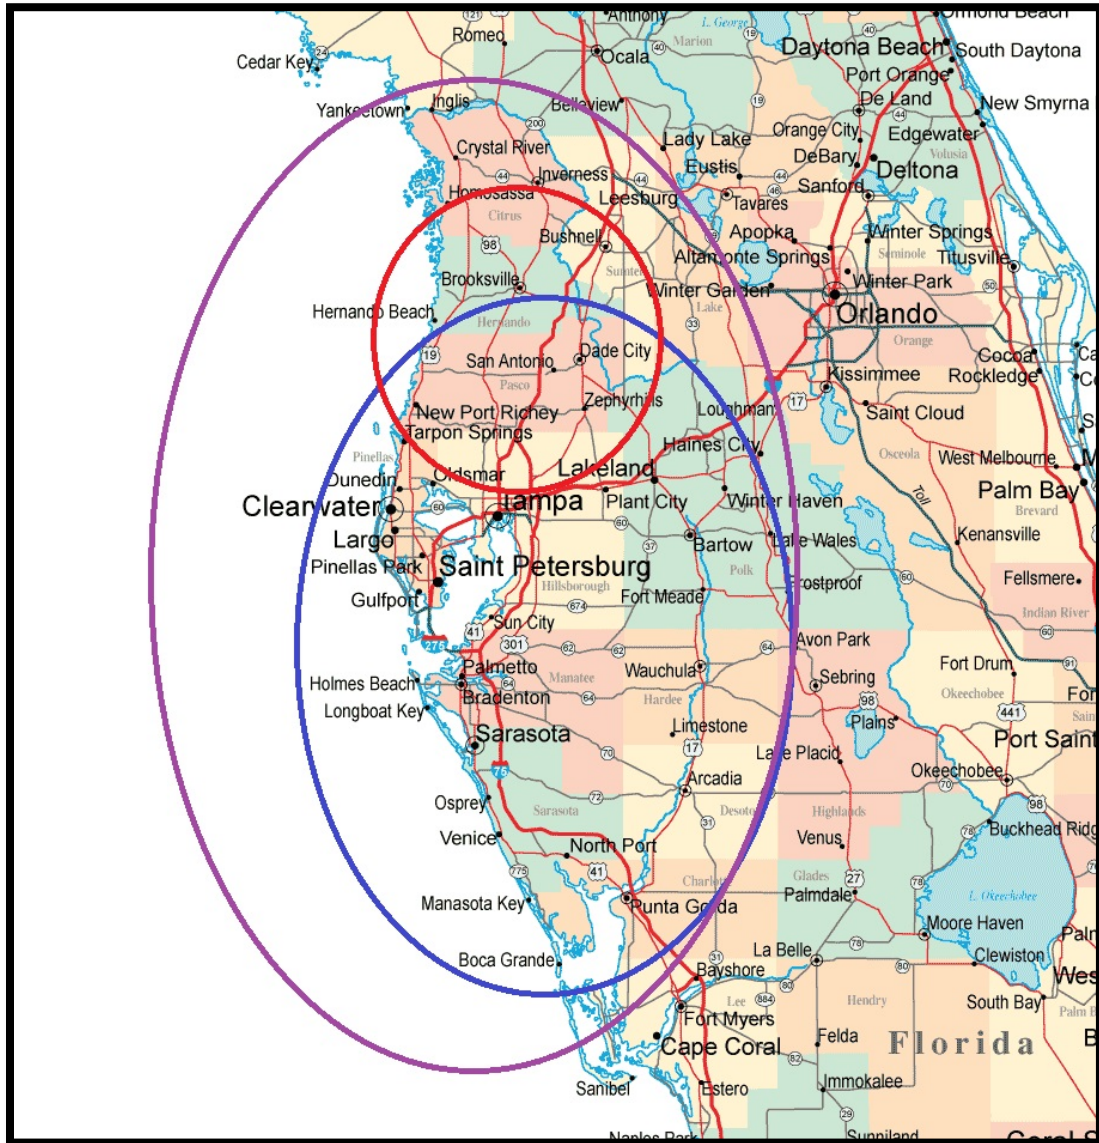

Hispanic Traffic Report Coverage Map – Tampa Bay Area

Traffic Report Coverage on WLCC 760AM
Traffic Report Coverage on WTMP 1150AM
Traffic Report Coverage on WTMP 96.1FM

Capitol Radio
801 Northpoint Parkway, Suite 78
West Palm Beach, FL 33407
561-515-4375
561-337-4823 Fax
info@capitol-radio.com