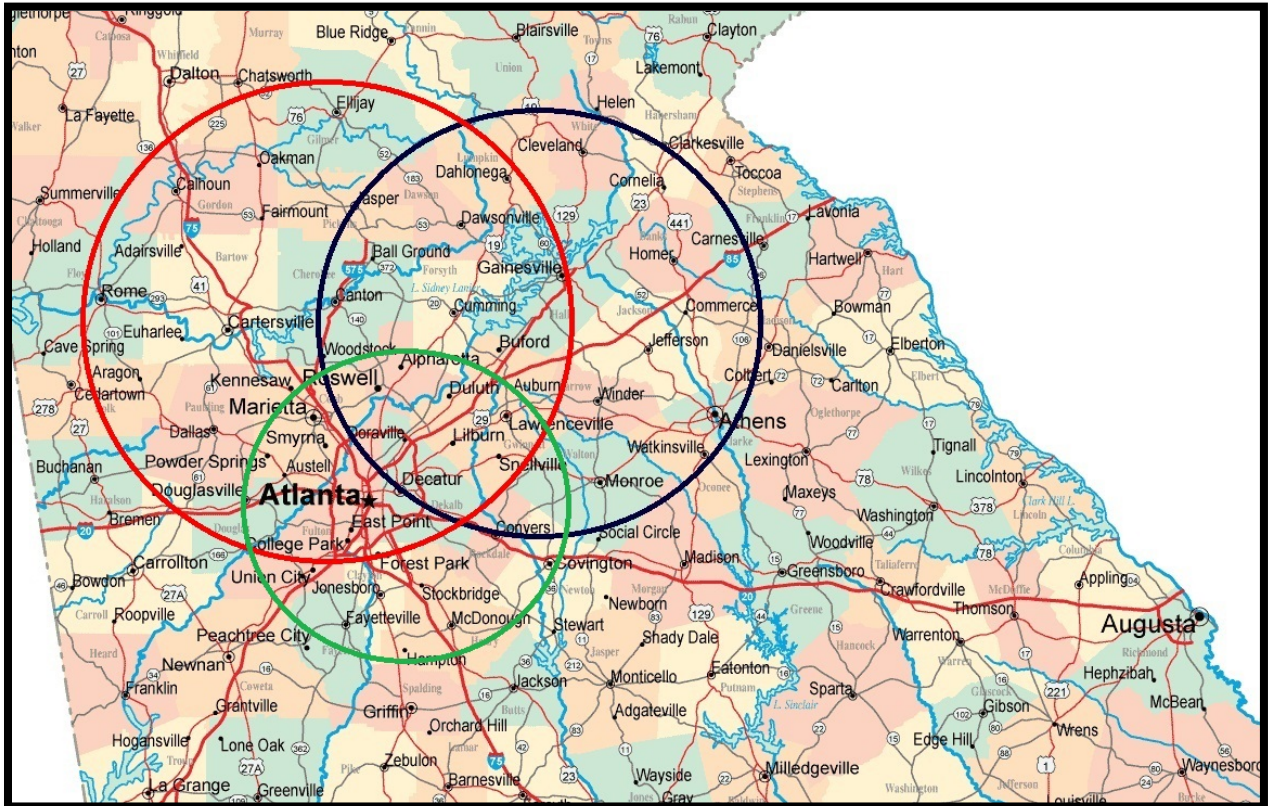

Hispanic Traffic Report Coverage Map – Atlanta/Central GA

Traffic Report Coverage for La Mega 96.5 FM

Traffic Report Coverage for WCHK 1290 AM

Traffic Report Coverage for WPBC 1310 AM

Capitol Radio Traffic Systems

801 Northpoint Parkway

West Palm Beach, FL 33407

561-515-4375

561-337-4823 Fax

info@capitol-radio.com