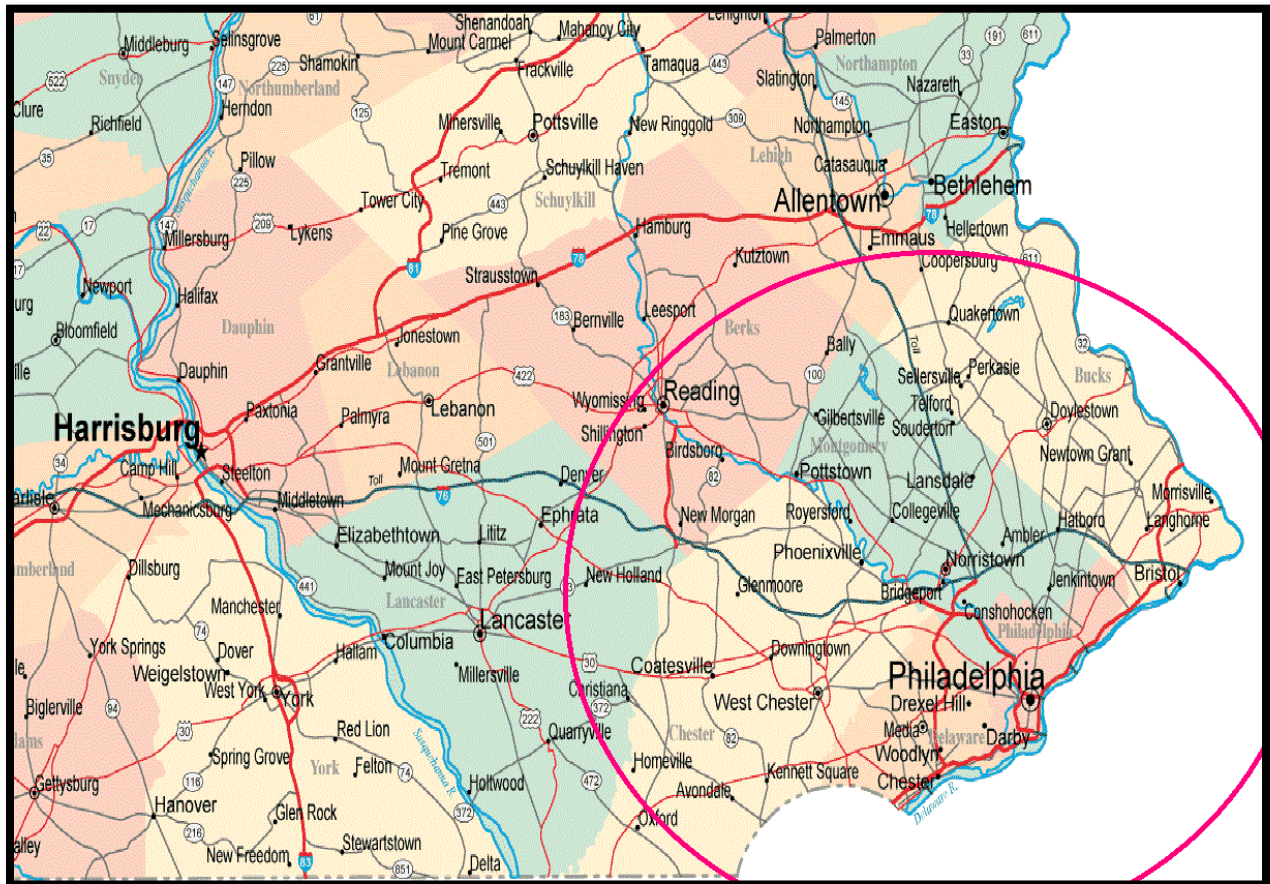

English Traffic Report Coverage Map - Philadelphia, PA

Traffic Report Coverage on WNAP 1110 AM

Capitol Radio Traffic Systems
801 Northpoint Parkway
West Palm Beach, FL 33407
561-515-4375
561-337-4823 Fax
info@capitol-radio.com